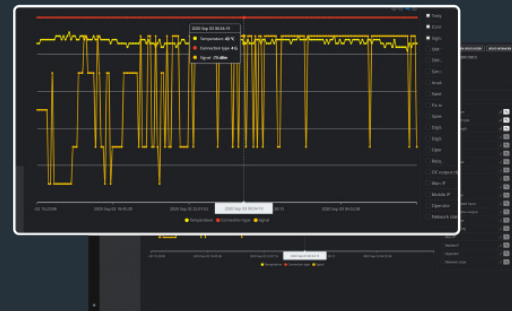

MANAGE YOUR DEVICE FROM ANYWHERE

DEVICE MANAGEMENT & CONFIGURATION

Remotely monitor and control Teltonika Networks products: personalize dashboard using custom table presets, update firmware, upload/restore configurations within a few clicks. Management of a single device or huge fleet becomes a simple task with reduced costs.

WIFI & HOTSPOT MONITORING

Ensure top quality of service and user experience while monitoring your company routers with active WiFi/Hotspot and analyzing their performance by checking information about active users, data usage, and use time.

DEVICE & ISP SERVICE PERFORMANCE ANALYSIS

Set up a custom report system that contains information on relevant device parameters. Reports can be generated periodically or whenever needed. All generated reports are stored on RMS servers and can be downloaded at any point for future analysis.

VIEW DEVICE INFORMATION, METRICS & LATEST LOGS

Analyze your devices with RMS collected data. Every router activated in RMS periodically reports various telemetry and events information, which are logged and processed for future performance checks or maintenance planning.