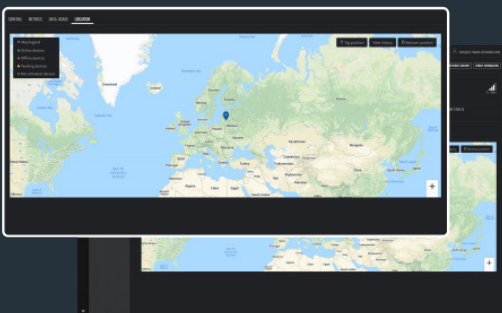

DEVICE LOCATION MONITORING

RMS location monitoring enables tracking and monitoring for a single device or the whole fleet with ease. With information stored in RMS servers, it is possible to track movement history.