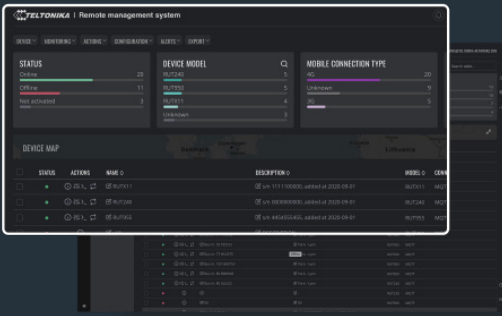

RMS: MANAGEMENT

RMS MANAGEMENT gives you full control over your fleet of Teltonika Networks routers and gateways, ensuring their security and availability. RMS offers many features to save your time and expenses while managing everything remotely – even without a public IP!

MANAGE YOUR DEVICE FROM ANYWHERE

DEVICE MANAGEMENT & CONFIGURATION

Remotely monitor and control Teltonika Networks products: personalize dashboard using custom table presets, update firmware, upload/restore configurations within a few clicks. Management of a single device or huge fleet becomes a simple task with reduced costs.

DEVICE & ISP SERVICE PERFORMANCE ANALYSIS

Set up a custom report system that contains information on relevant device parameters. Reports can be generated periodically or whenever needed. All generated reports are stored on RMS servers and can be downloaded at any point for future analysis.

VIEW DEVICE INFORMATION, METRICS & LATEST LOGS

Analyze your devices with RMS collected data. Every router activated in RMS periodically reports various telemetry and events information, which are logged and processed for future performance checks or maintenance planning.