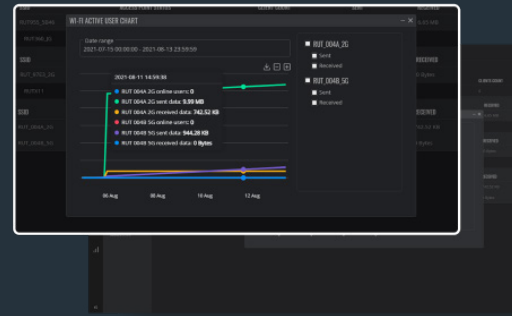

RMS: MANAGEMENT

RMS MANAGEMENT gives you full control over your fleet of Teltonika Networks routers and gateways, ensuring their security and availability. RMS offers many features to save your time and expenses while managing everything remotely – even without a public IP!

MANAGE YOUR DEVICE FROM ANYWHERE

DEVICE MANAGEMENT & CONFIGURATION

Remotely monitor and control Teltonika Networks products: personalize dashboard using custom table presets, update firmware, upload/restore configurations within a few clicks. Management of a single device or huge fleet becomes a simple task with reduced costs.

DEVICE & ISP SERVICE PERFORMANCE ANALYSIS

Set up a custom report system that contains information on relevant device parameters. Reports can be generated periodically or whenever needed. All generated reports are stored on RMS servers and can be downloaded at any point for future analysis.

VIEW DEVICE INFORMATION, METRICS & LATEST LOGS

Analyze your devices with RMS collected data. Every router activated in RMS periodically reports various telemetry and events information, which are logged and processed for future performance checks or maintenance planning.